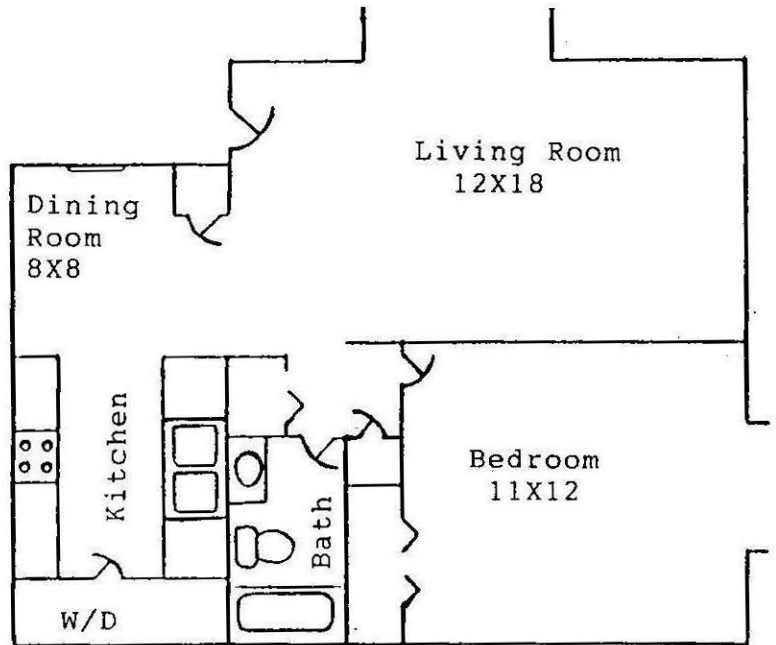

VILLAGE STATION APARTMENTS

Office Hours: M-F 9:00-5:30
Sat 10:00-5:00
Sun 1:00-5:00

Phone: (803) 366-4146

Fax: (803) 366-7184

700 sq.ft.

900 sq.ft.

1000 sq.ft.