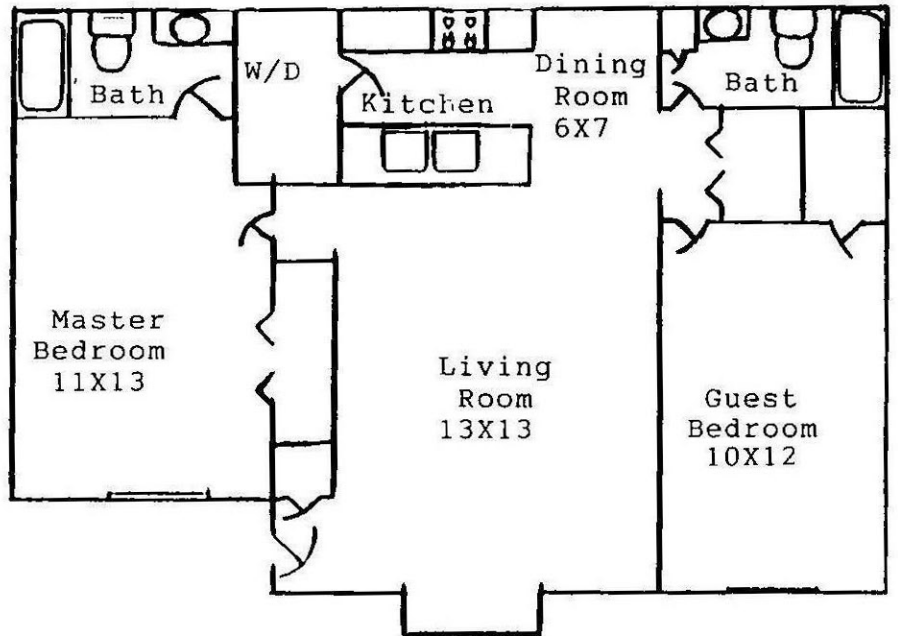

VILLAGE STATION APARTMENTS

Office Hours: M-F 9:00-5:30
Sat 10:00-5:00
Sun 1:00-5:00

Phone: (803) 366-4146

Fax: (803) 366-7184

700 sq.ft.

900 sq.ft.

1000 sq.ft.